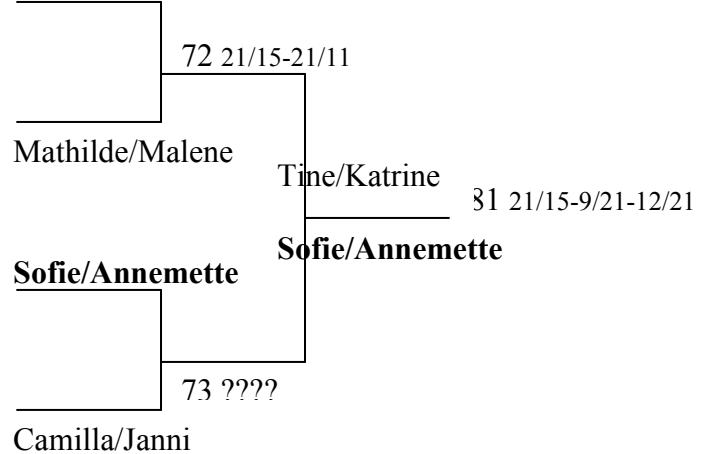

Herre Double

1. Andreas/Anders	1-2	80	15/21-21/12-12/21
2. Kim/Lars			

Dame Double

Pulje 1

1. Camilla/Janni	2-3	40	21/15-21/8
2. Tine/Katrine	1-2	50	15/21-12/21
3. Astrid/Raquel	1-3	62	21/19-13/21-21/14

Tine/Katrine

Pulje 2

1. Mathilde/Malene	2-3	41	2/21-2/21
2. Maria/Jeanette	1-2	51	21/11-21/17
3. Sofie/Annemette	1-3	63	9/21-3/21

Dame Single

Pulje 1

1. Sofie	1-4	8	21/8-21/11
2. Janni	2-3	9	20/22-21/19-21/15
3. Malene	1-3	20	21/6-21/4
4. Astrid	2-4	21	19/21-19/21
	1-2	31	21/10-21/8
	3-4	32	6/21-4/21